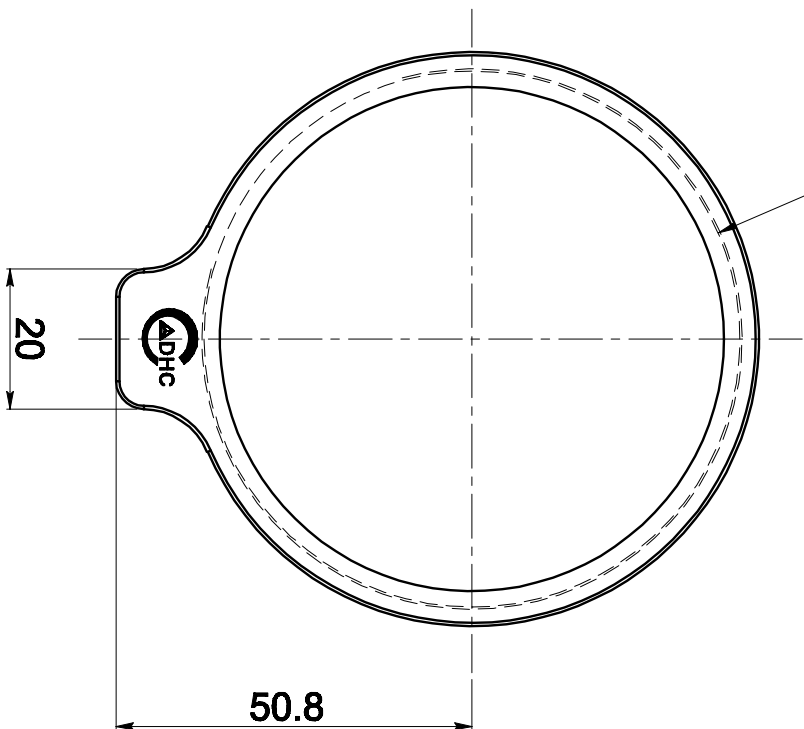

SM3(3.035"-40) internal thread
Accept Ø76.2mm optics Thickness : ≤10.5mm
Ø72mm clear aperture

DRAWING
PROJECTION

GCM-081276M

www.cdhc corp. com. cn

CDHC
大恒光电

SIMLPE

weight sacle

LENS/MIRROR MOUNT

35g

1:1