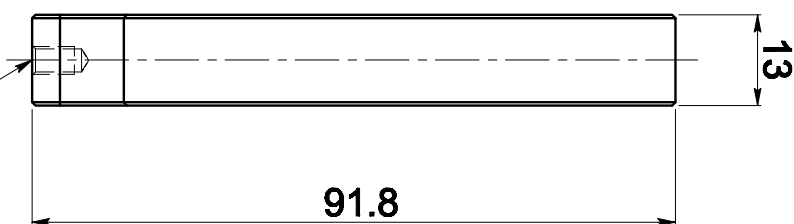

SM3(3.035"-40) internal thread
Accept Ø76.2mm optics Thickness : ≤10.5mm
Ø72mm clear aperture

DRAWING
PROJECTION

GCM-081276M

www.cdhc corp. com. cn

CDHC
大恒光电

SIMLPE

weight sacle

LENS/MIRROR MOUNT

35g

1:1