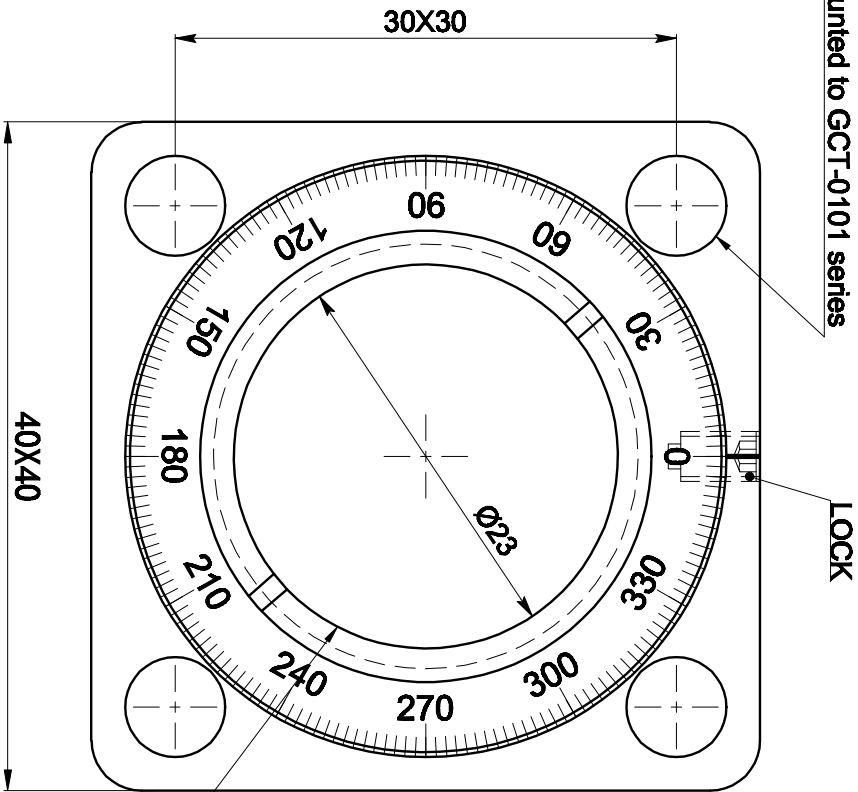

GCT-090101

4-Ø6, could be mounted to GCT-0101 series

4-Locks, both sides

Ø25.4mm (1 in.) optics secured by retaining with recommended Thickness: < 7mm