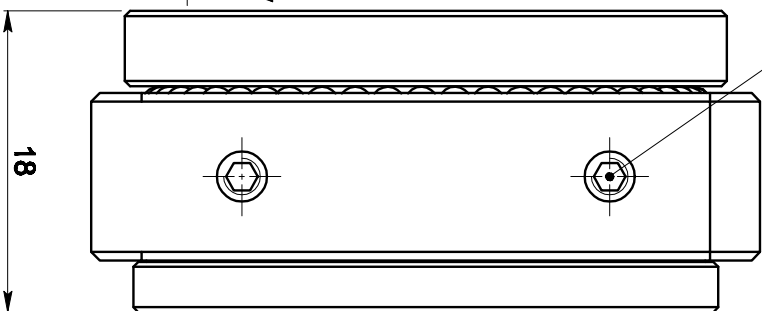

GCT-090101

4-Ø6, could be mounted to GCT-0101 series

4-Locks, both sides

Ø25.4mm (1 in.) optics secured by retaining with recommended Thickness: < 7mm