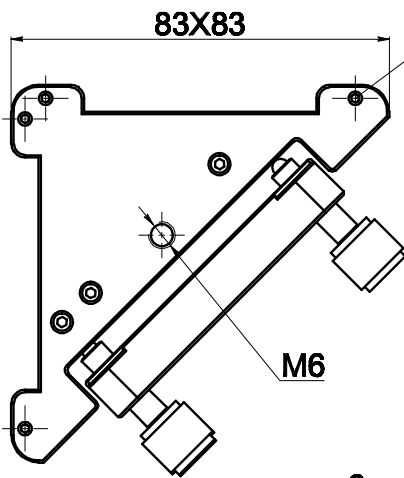

GCT-086604

Locks-8 places

Ø50.8mm optics;
Thickness: ≤7.5mm

6mm deep counterbore
for M3 socket screws,
which could be directly
mounted to GCT-0101 series