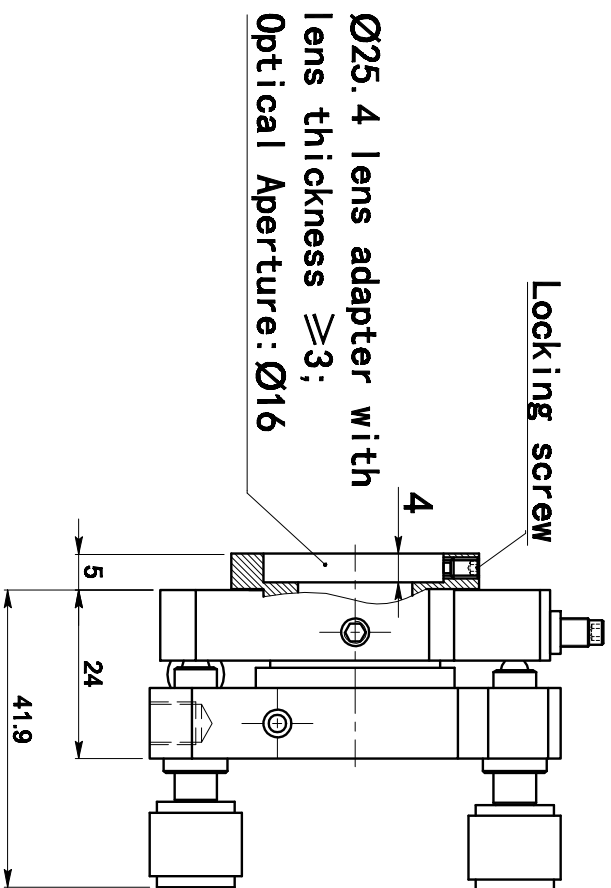

GCT-080701

Locking screws: Secure GCT-080701 mount to GCT-01 construction rods.