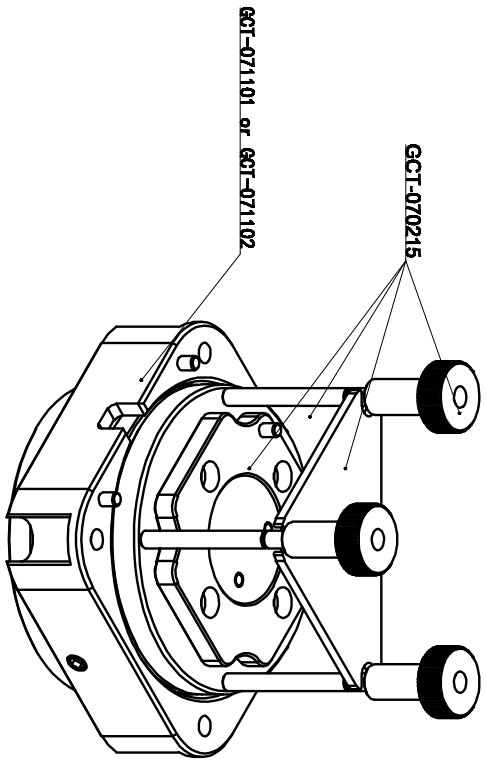

GCT-070215

Used with GCT-071101/GCT-071102
 (Max clamping dimensions: 25.4X25.4X25.4mm)