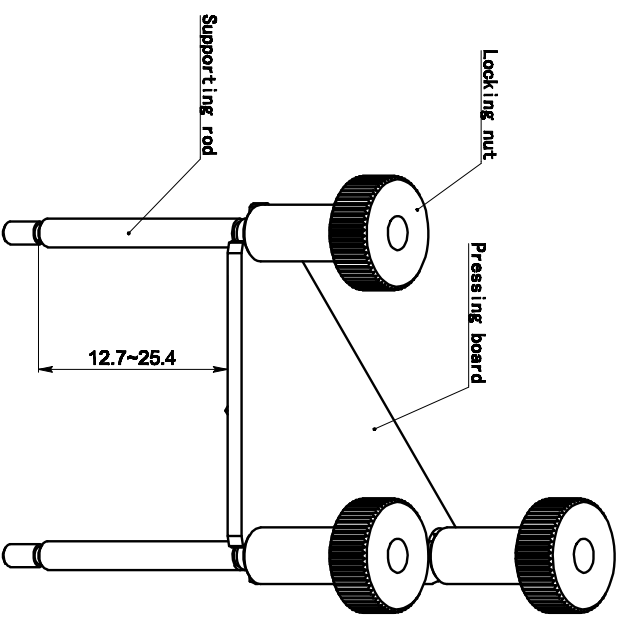

GCT-070215

Used with GCT-071101/GCT-071102
 (Max clamping dimensions: 25.4X25.4X25.4mm)