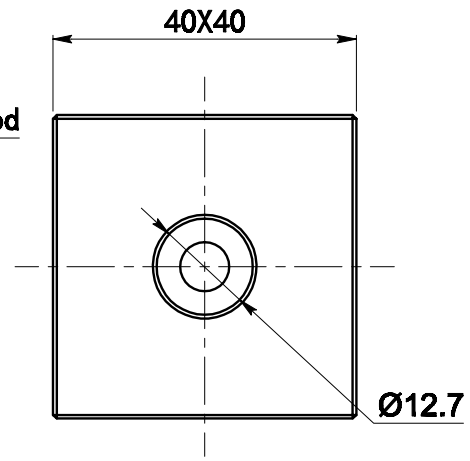

Socket lock knob (1 per pack):  
Used to lock Ø12.7 post

lock knob (8 per pack):  
Used to lock on GCT-01 rod

**GCT-020303**