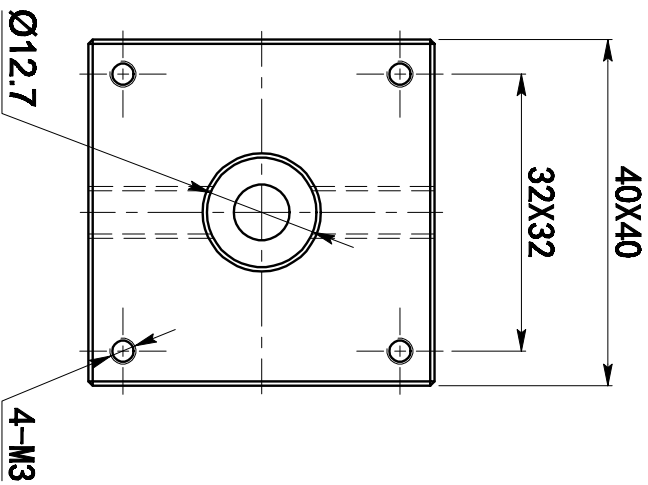

GCT-020301

Socket lock knob (1 per pack) :
Used to lock Ø12.7 post

Lock knob (4 per pack) :
Used to lock on GCT-01 rod