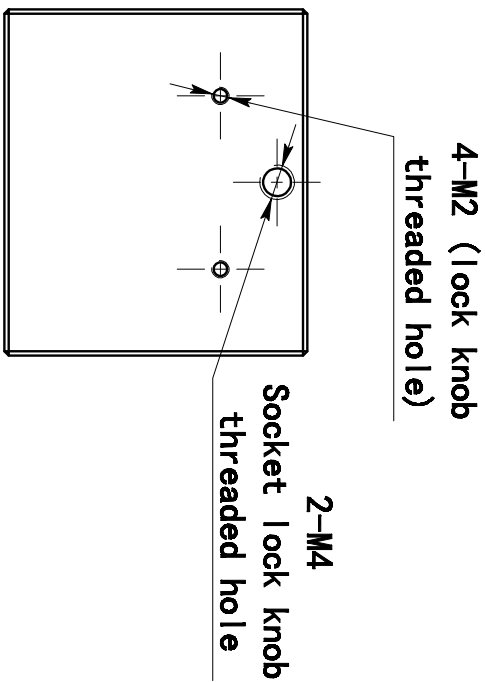

GCT-020301

Socket lock knob (1 per pack) :
Used to lock Ø12.7 post

Lock knob (4 per pack) :
Used to lock on GCT-01 rod