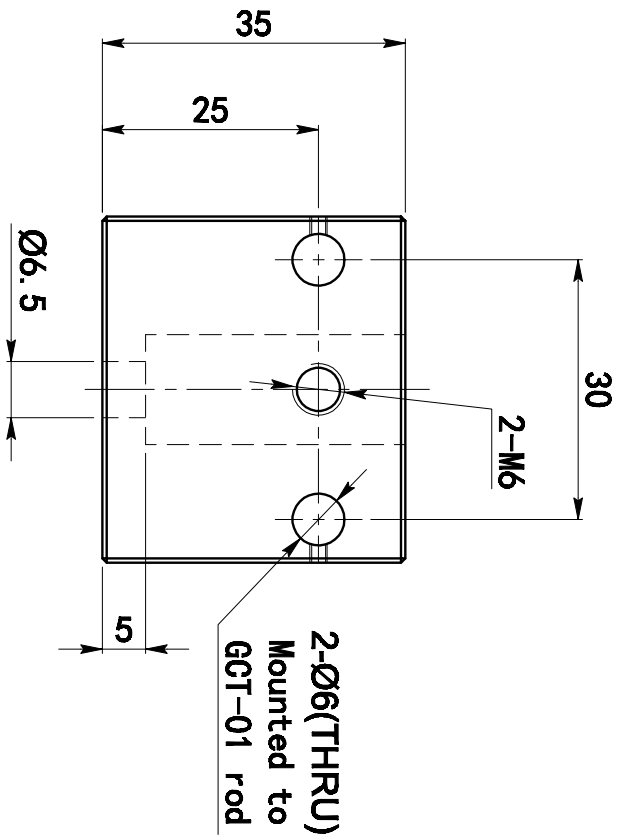

GCT-020301

Socket lock knob (1 per pack) :
Used to lock Ø12.7 post

Lock knob (4 per pack) :
Used to lock on GCT-01 rod