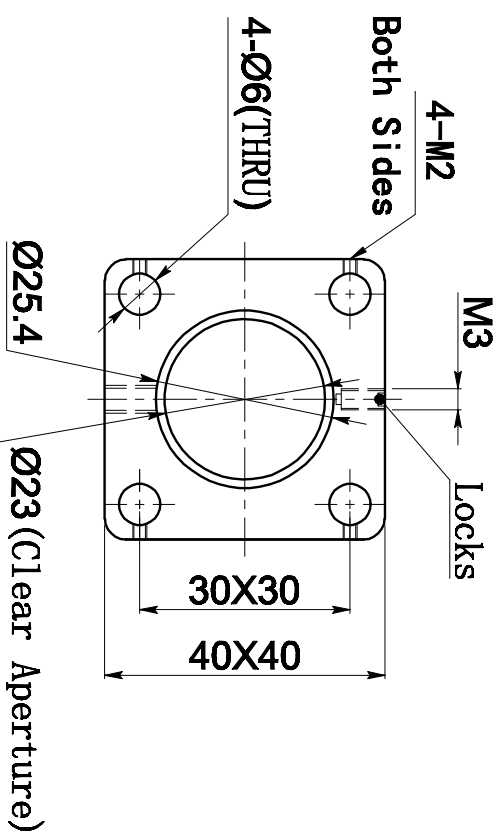

GCT-080204

lock knob: GCT-540211 (4 per pack)
Used to lock on GCT-01 rod